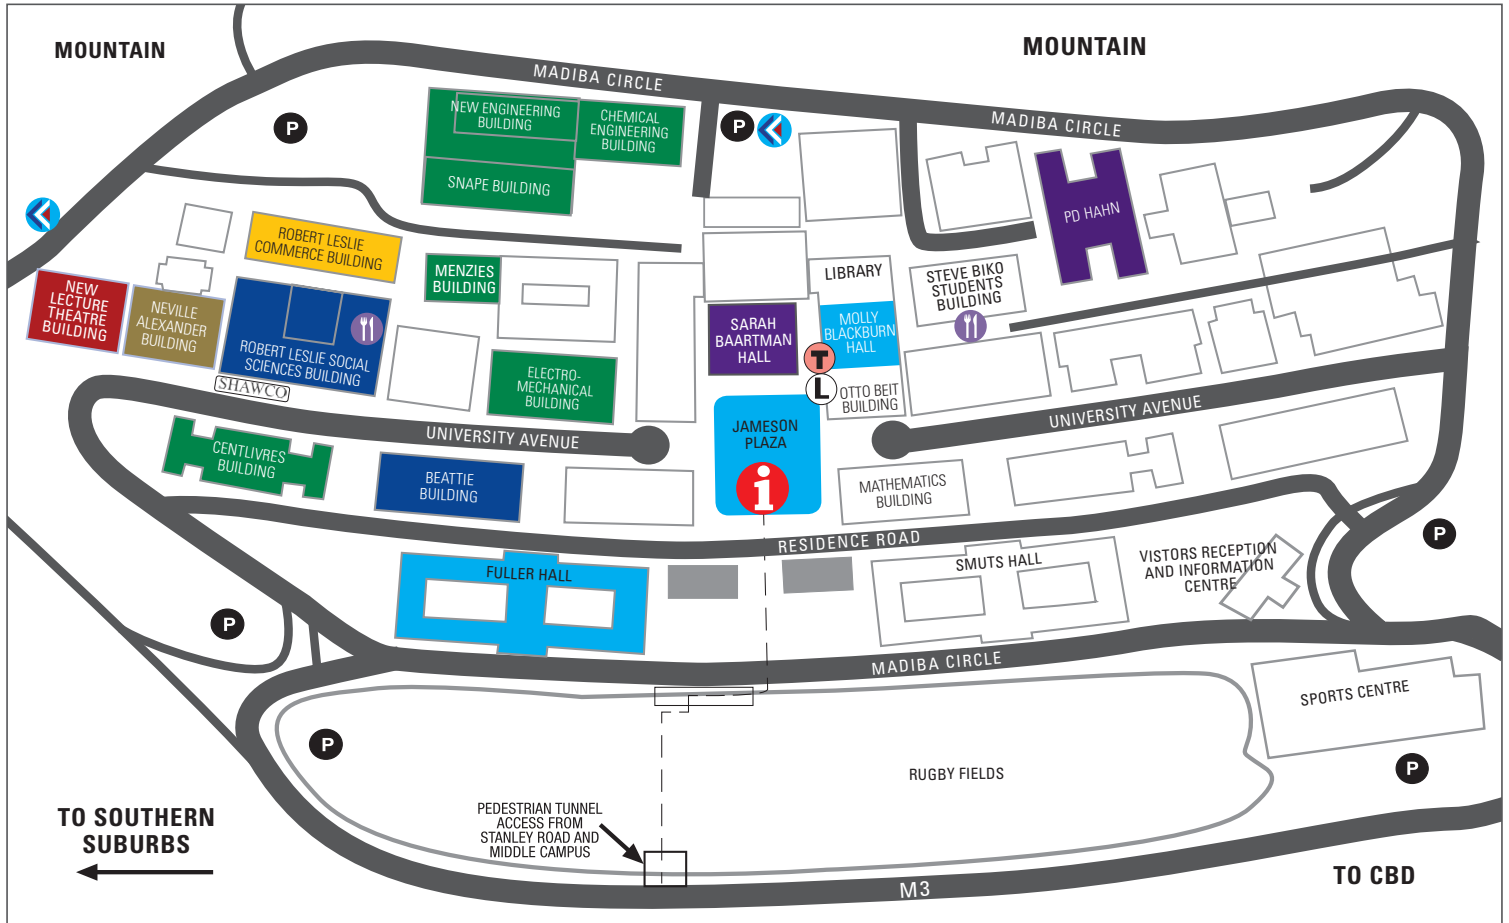

UPPER CAMPUS

Information & programmes: Start your Open Day here.

Library tours will start every half hour from 10:30 until 14:30. Tours will start outside the Molly Blackburn Hall (next to Sarah Baartman Hall).

Walking tours to Fuller Hall residence will start every hour from 11:00 until 14:00. Tours will start outside the Molly Blackburn Hall (next to Sarah Baartman Hall.)

Jammie Shuttle stops. The service runs from various stops such as Mowbray, Hiddingh, Lower Campus and Claremont. For further details, visit the Jammie Shuttle website @ <http://www.students.uct.ac.za/students/services/transport-parking/jammie-shuttle/routes-timetables>

Parking

Eateries