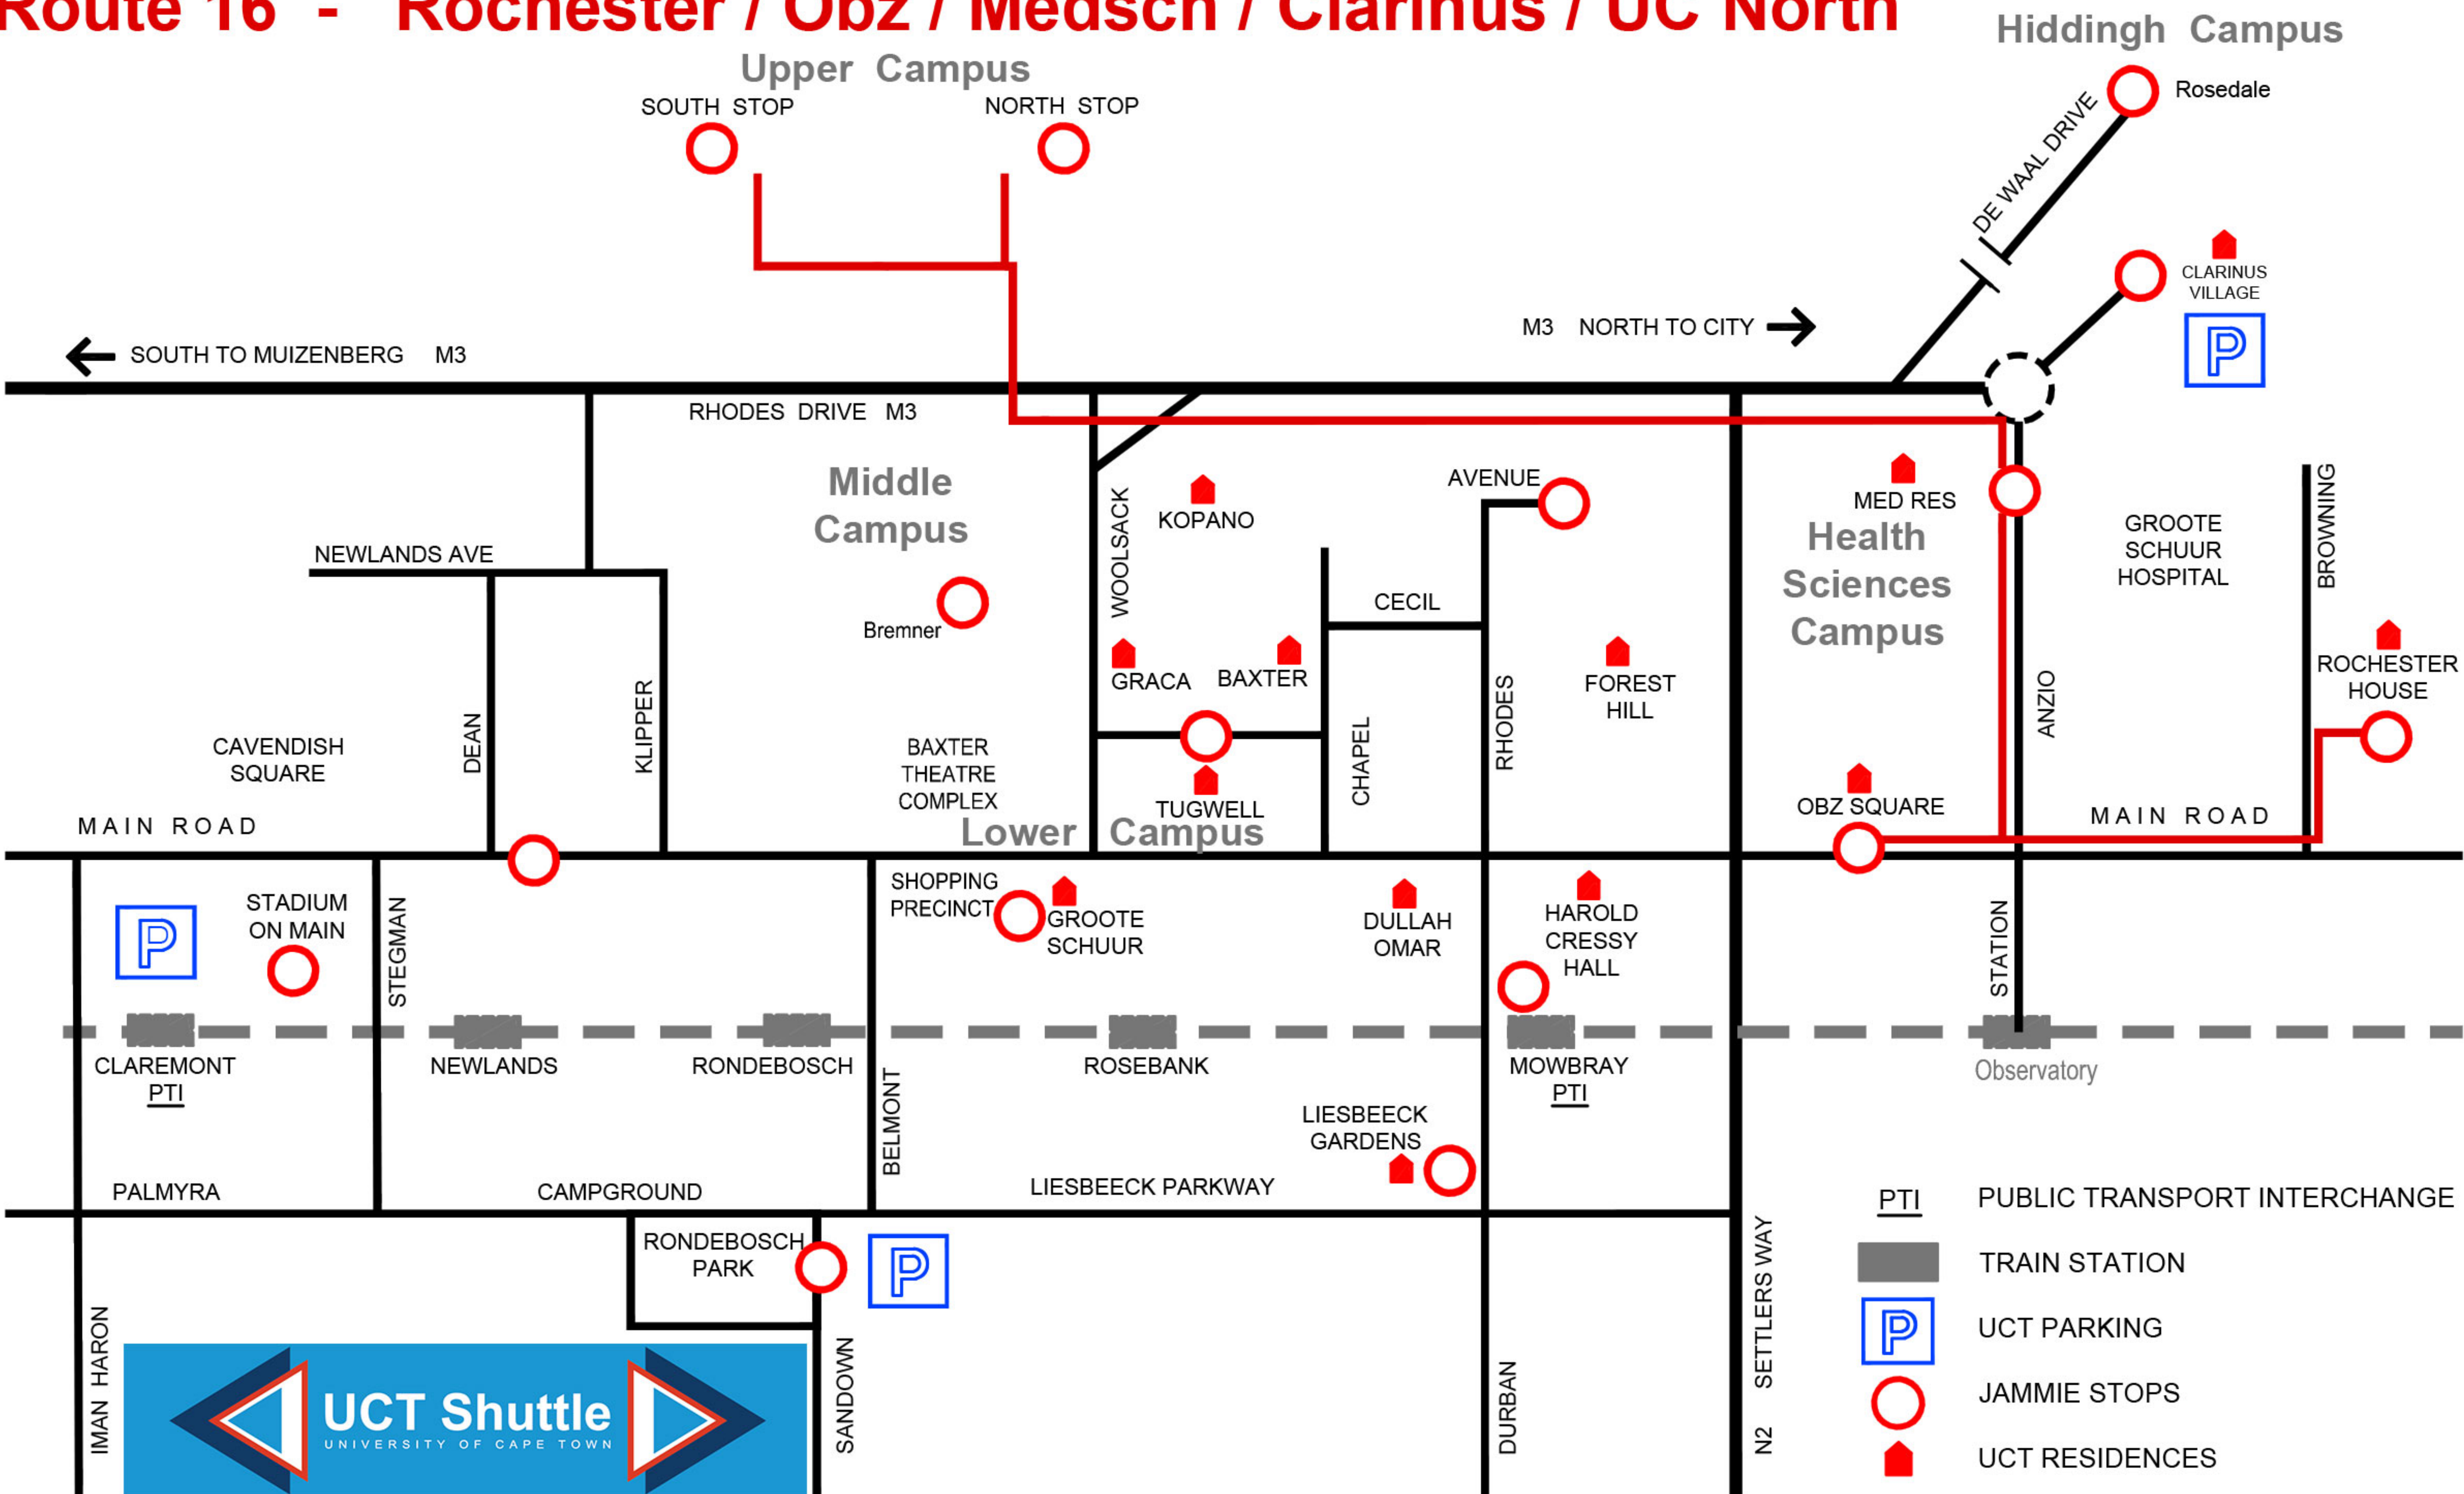

Route 16 - Rochester / Obz / Medsch / Clarinus / UC North

-  PTI PUBLIC TRANSPORT INTERCHANGE
-  TRAIN STATION
-  UCT PARKING
-  JAMMIE STOPS
-  UCT RESIDENCES

IMAN HARON

SANDOWN

DURBAN

N2 SETTLERS WAY